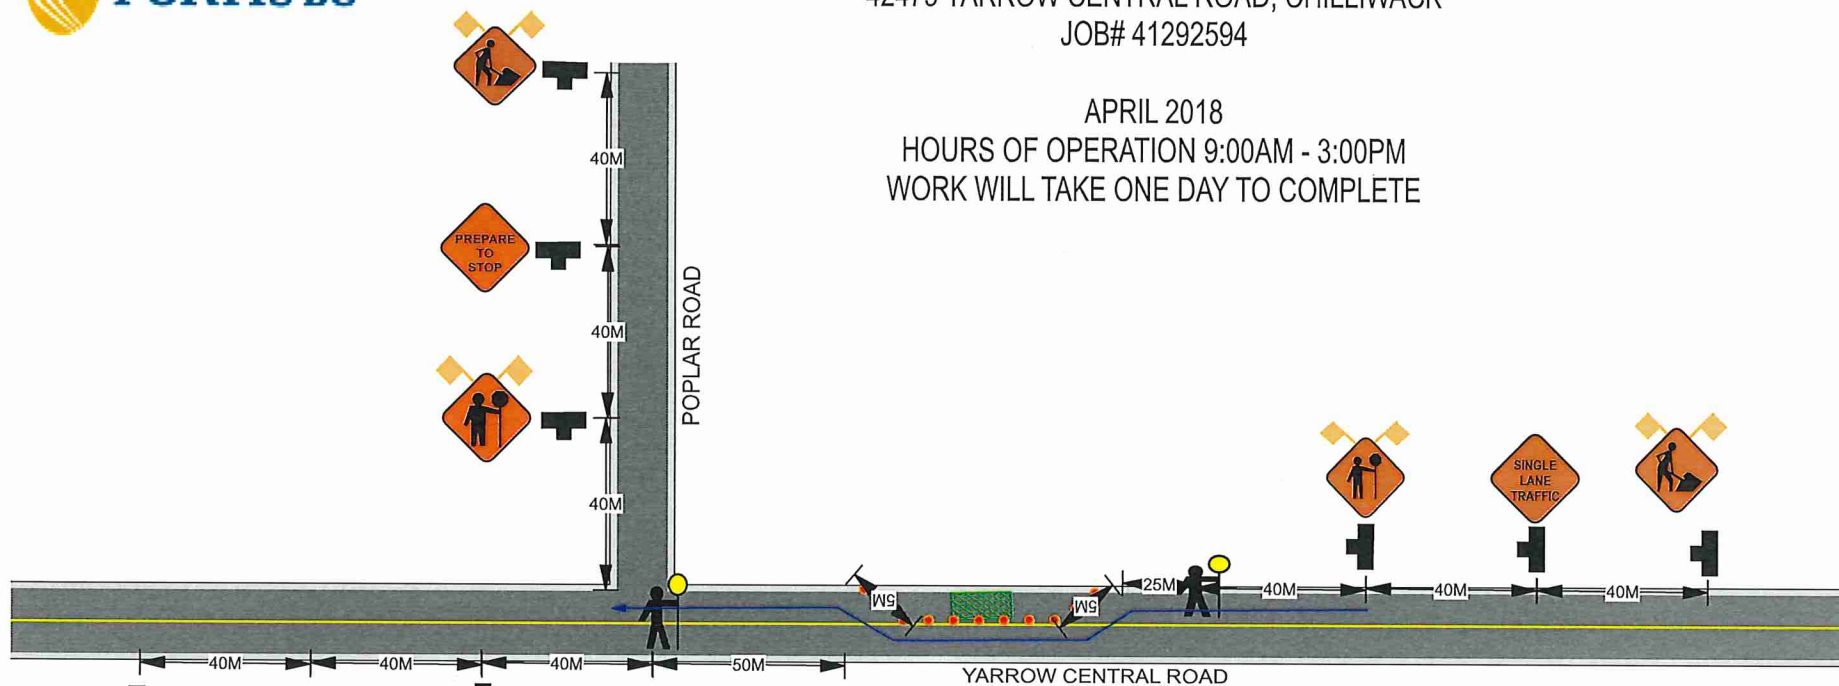

FORTIS BC GAS VAVLE MAINTENANCE  
42479 YARROW CENTRAL ROAD, CHILLIWACK  
JOB# 41292594

APRIL 2018  
HOURS OF OPERATION 9:00AM - 3:00PM  
WORK WILL TAKE ONE DAY TO COMPLETE

NOTE:

- SPEED LIMIT ON YARROW CENTRAL ROAD IS 50KM PER HOUR  
ALL SIGNS WILL BE PLACED ON TRIPODS WITH FLAGS
- SPEED LIMIT ON ALL SIDE STREETS IS 50KM PER HOUR  
ALL SIGNS WILL BE PLACED ON TRIPOD STANDS WITH FLAGS
- ALL SIDEWALKS AND CROSSWALKS WILL REMAIN OPEN
- TRAFFIC CONTROL WILL ASSIST WITH DRIVEWAYS EFFECTED  
BY WORK ZONE CLOSURE

LEGEND

- DIRECTION TRAFFIC FLOW
- TUBULAR MARKERS
- WORK AREA
- SIGN STANDS
- TRAFFIC CONTROLLER
- BUS STOP